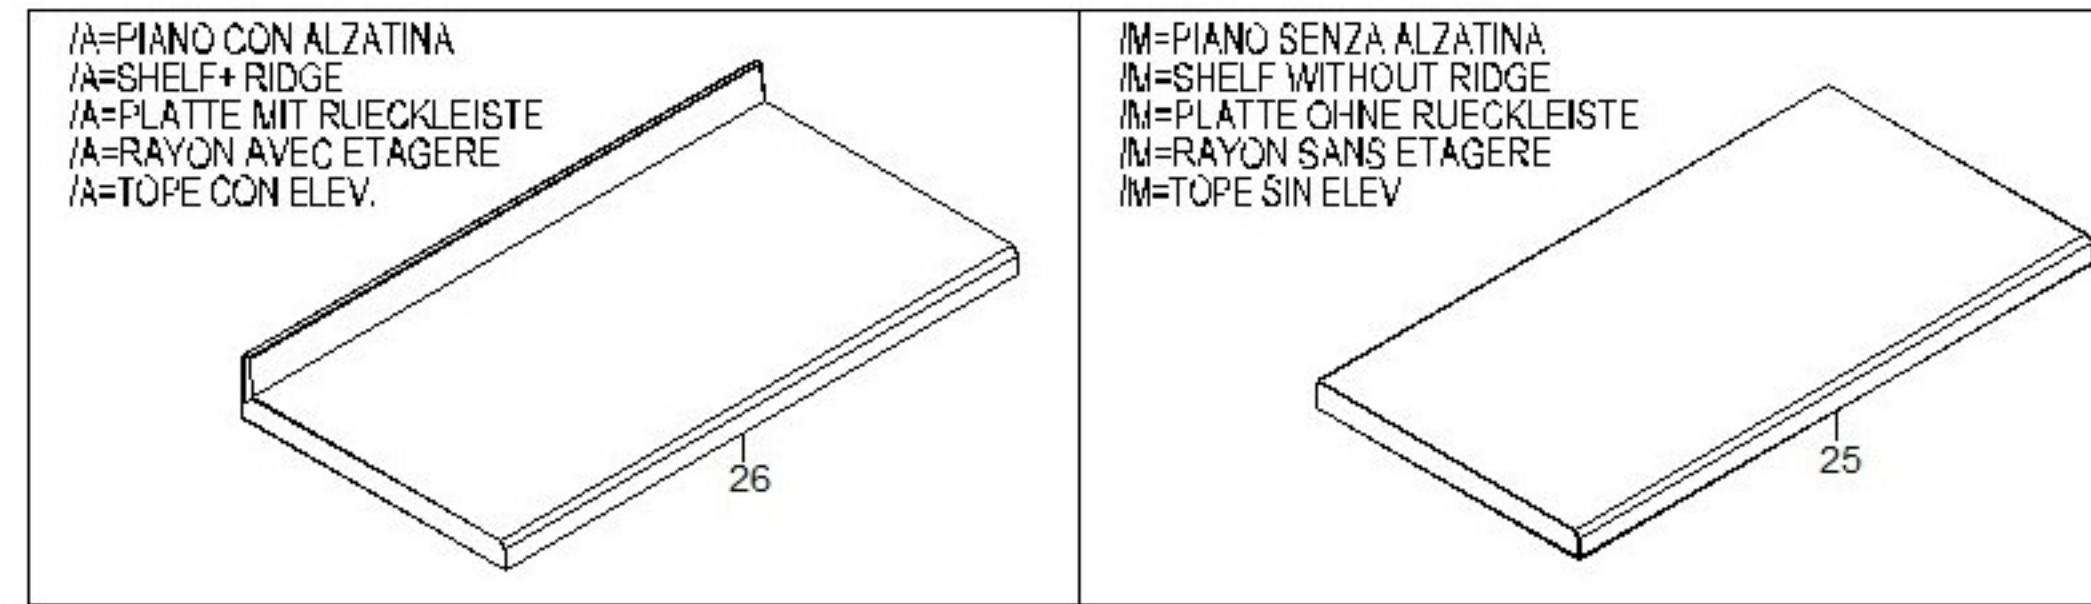

ANGELO PO - BASE REFRIGERATA TN It.573, 2 PORTINE+5 CASSETTI
 6TEC22M - 15-06-2008 » 14-05-2010

Modello Typ Model Modelle Modelo

		6TEA 6TEAA 6TEAM	6TEA2 6TEA2A 6TEA2M	6TEA11 6TEA11A 6TEA11M	6TEA13 6TEA13A 6TEA13M	6TEB 6TEBA 6TEBM	6TEB2 6TEB2A 6TEB2M	6TEB4 6TEB4A 6TEB4M	6TEB11 6TEB11A 6TEB11M	6TEB13 6TEB13A 6TEB13M	6TEC 6TECA 6TECM	6TEC2 6TEC2A 6TEC2M	6TEC4 6TEC4A 6TEC4M	6TEC11 6TEC11A 6TEC11M	6TEC22 6TEC22A 6TEC22M	6TEC13 6TEC13A 6TEC13M
Num.cassetti	1/2	1	1	1	1	1	1	1	1	1	1	1	1	1	1	1
Schublad	1/2SUP	-	1	-	-	-	1	2	-	-	-	1	2	-	-	-
Drawers	1/2INF	-	1	-	-	-	1	2	-	-	-	1	2	-	-	-
Tiroirs	1/3	-	-	1	3	-	-	-	1	3	-	-	-	1	2	3
Gabetas	2/3	-	-	1	-	-	-	-	1	-	-	-	-	1	2	-
Porte Türen Doors Portes Puertas		2	1	1	1	3	2	1	2	2	4	3	2	3	2	3