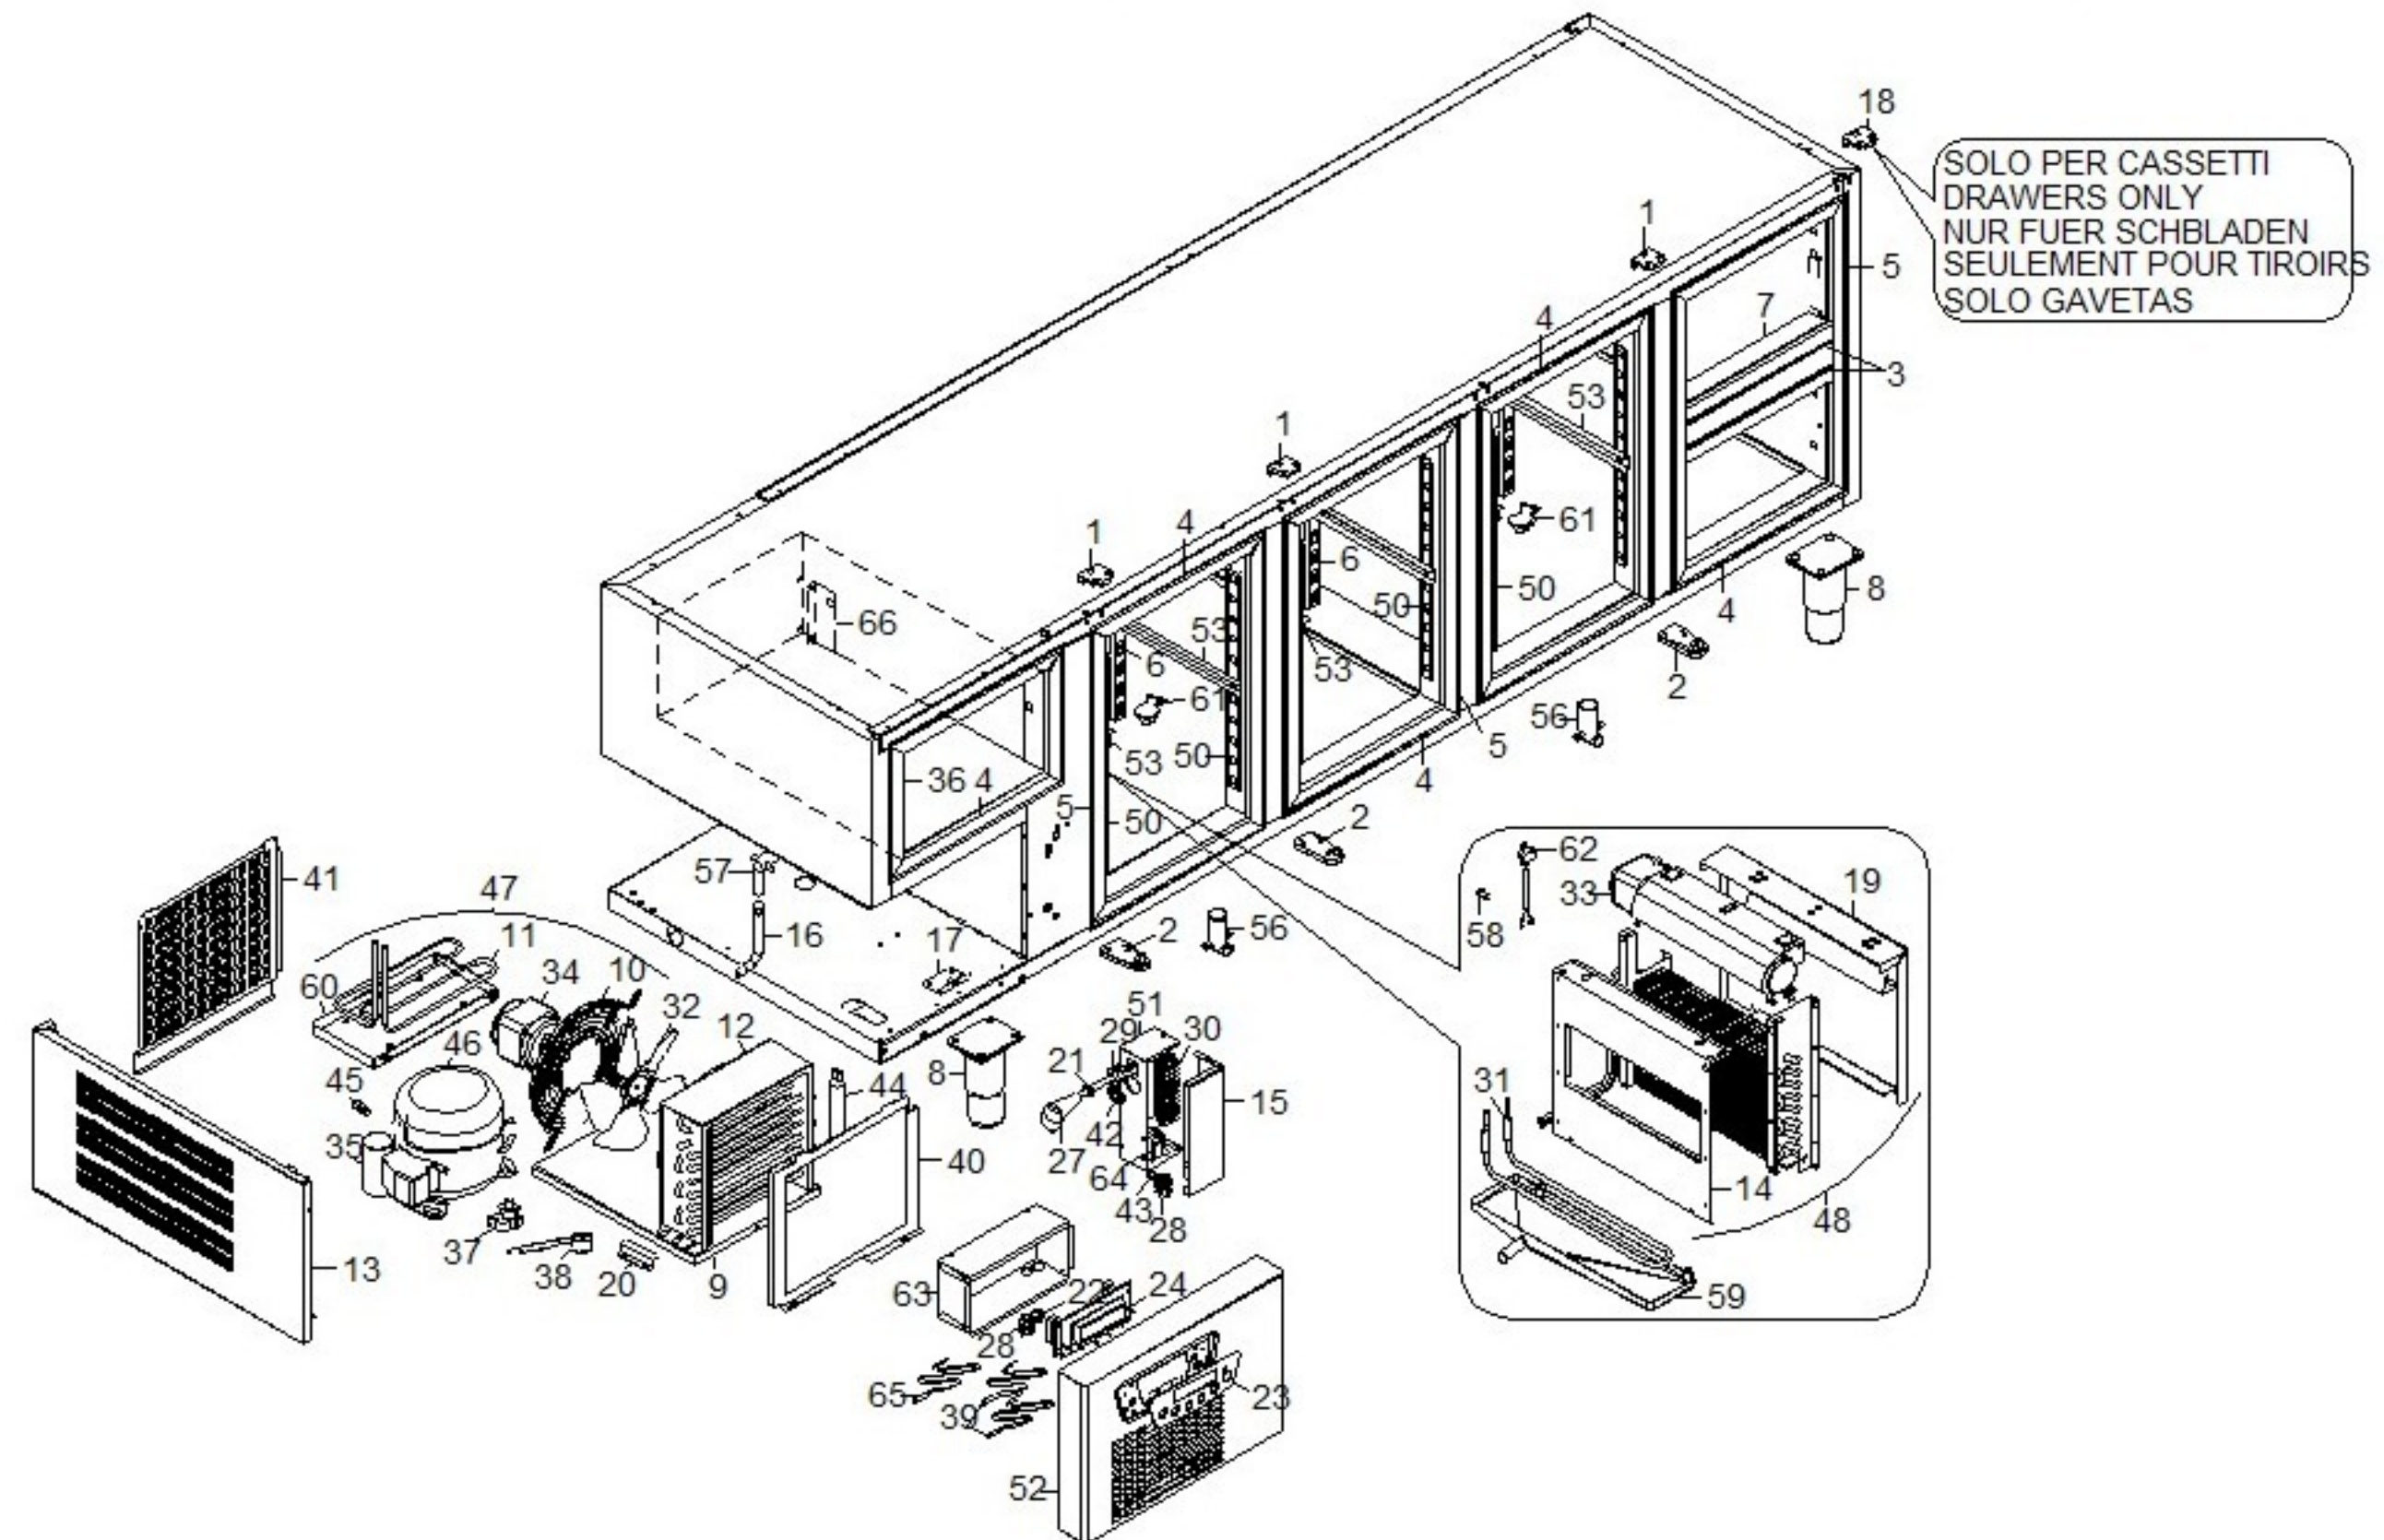

ANGELO PO - BASE REFRIGERATA TN It.573, 2 PORTINE+5 CASSETTI
 6TEC22M - 15-06-2008 » 14-05-2010

Modello Typ Model Modelle Modelo

		6TEA 6TEAA 6TEAM	6TEA2 6TEA2A 6TEA2M	6TEA11 6TEA11A 6TEA11M	6TEA13 6TEA13A 6TEA13M	6TEB 6TEBA 6TEBM	6TEB2 6TEB2A 6TEB2M	6TEB4 6TEB4A 6TEB4M	6TEB11 6TEB11A 6TEB11M	6TEB13 6TEB13A 6TEB13M	6TEC 6TECA 6TECM	6TEC2 6TEC2A 6TEC2M	6TEC4 6TEC4A 6TEC4M	6TEC11 6TEC11A 6TEC11M	6TEC22 6TEC22A 6TEC22M	6TEC13 6TEC13A 6TEC13M
Num.cassetti	1/2	1	1	1	1	1	1	1	1	1	1	1	1	1	1	1
Schublad	1/2SUP	-	1	-	-	-	1	2	-	-	-	1	2	-	-	-
Drawers	1/2INF	-	1	-	-	-	1	2	-	-	-	1	2	-	-	-
Tiroirs	1/3	-	-	1	3	-	-	-	1	3	-	-	-	1	2	3
Gabetas	2/3	-	-	1	-	-	-	-	1	-	-	-	-	1	2	-
Porte Türen Doors Portes Puertas		2	1	1	1	3	2	1	2	2	4	3	2	3	2	3